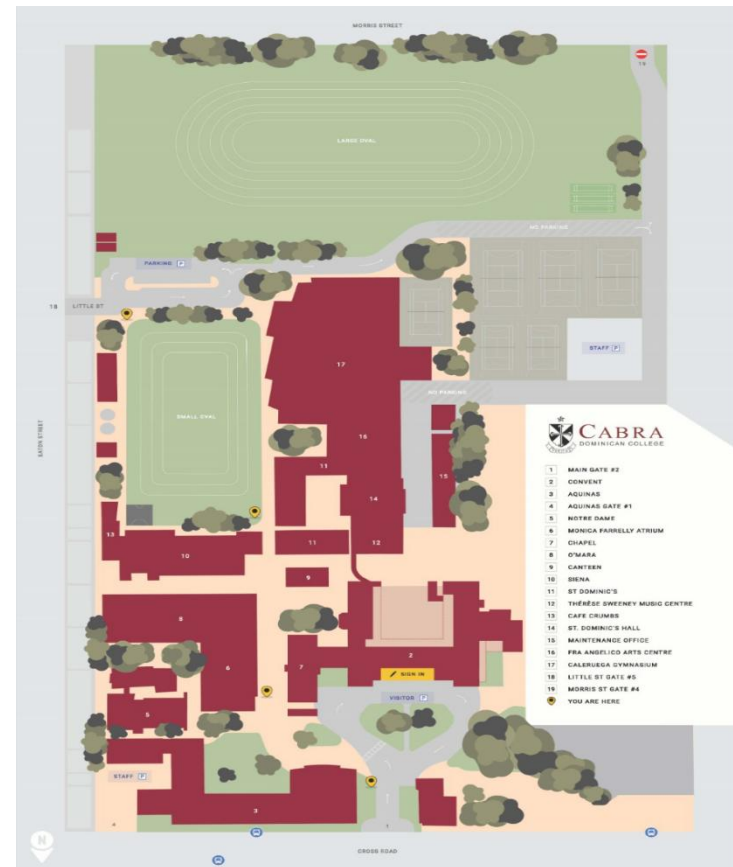

Rostrevor College

Rostrevor College Map

- 1 Reception
- 2 Mary Fountain Music
- 3 Rostrevor House
- 4 Main Oval
- 5 Big Memorial Oval
- 6 Little Memorial
- 7 Pavilion
- 8 Kelty Theatre
- 9 Clery Building
- 10 Purton Hall
- 11 Callan Hall
- 12 Junior/Primary
- 13 Junior Years Admin
- 14 The Bungalow
- 15 Yertabiritti Womma Oval
- 16 Pool
- 17 Tennis Courts
- 18 Handball Courts
- + First Aid
- T Toilets

Rostrevor College

VENUES & MAPS	
Park 17	Cabra Dominican College
South Terrace Adelaide, 5000	225 Cross Road Cumberland Park, 5041

Park 17 / Tuthangga Map

(Pembroke Soccer and Football Pitches, South Terrace, Adelaide)

1. Pitch 1 2. Pitch 2 3. Football Oval / Pitch 3 4. Pitch 4 5. Pitch 5 6. City Touch Grounds
7. Car parking available off Beaumont Road ■ = Toilets

Grounded in tradition, focused on **tomorrow**.

Rostrevor College