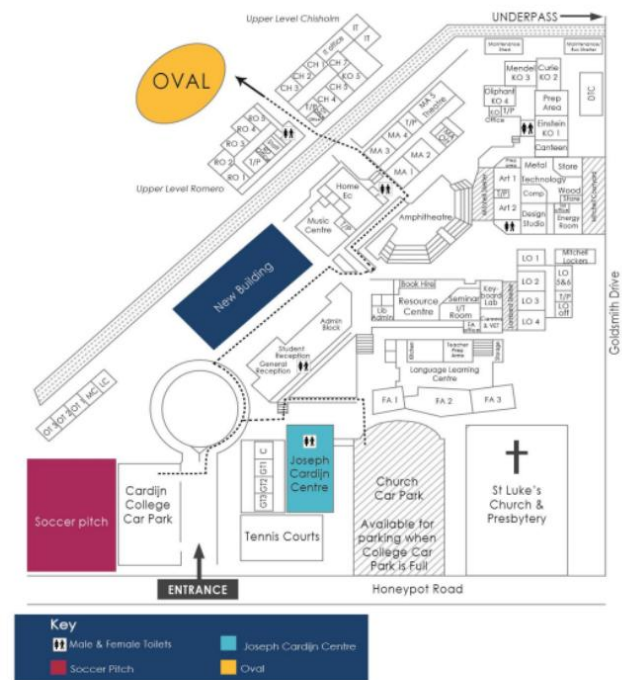

Rostrevor College

VENUES & MAPS	
Nazareth College – Flinders Park	Cardijn College
1 Hartley Road Flinders Park, 5025	Honeypot Road Noarlunga Downs, 5168

Grounded in tradition, focused on tomorrow.