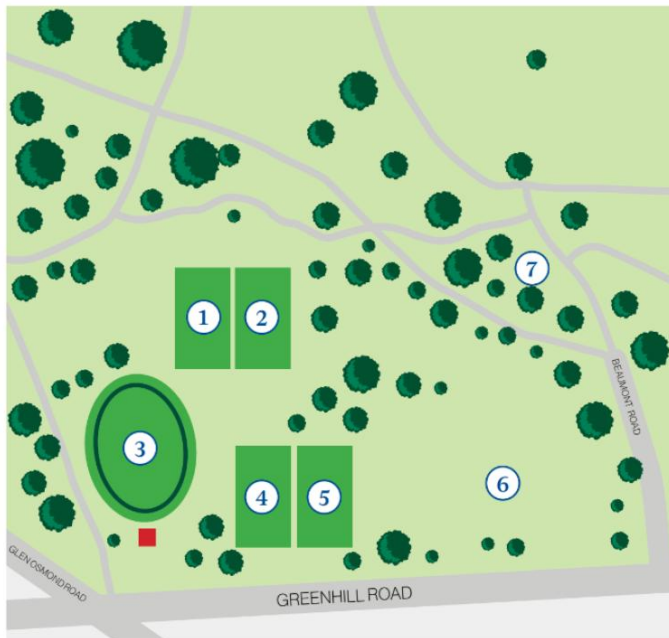

Rostrevor College

Rostrevor College Map

- 1 Reception
- 2 Mary Fountain Music
- 3 Rostrevor House
- 4 Main Oval
- 5 Big Memorial Oval
- 6 Little Memorial
- 7 Pavilion
- 8 Kelty Theatre
- 9 Clery Building
- 10 Purton Hall
- 11 Callan Hall
- 12 Junior/Primary
- 13 Junior Years Admin
- 14 The Bungalow
- 15 Yertabiritti Womma Oval
- 16 Pool
- 17 Tennis Courts
- 18 Handball Courts
- + First Aid
- T Toilets

Grounded in tradition, focused on tomorrow.

Rostrevor College

VENUES & MAPS	
Concordia College	Immanuel College
24 Winchester Street Highgate, 5063	32 Morphett Road Novar Gardens, 5040

Grounded in tradition, focused on tomorrow.

Rostrevor College

VENUES & MAPS	
Park 17	Cabra Dominican College
South Terrace Adelaide, 5000	225 Cross Road Cumberland Park, 5041

Park 17 / Tuthangga Map

(Pembroke Soccer and Football Pitches, South Terrace, Adelaide)

1. Pitch 1 2. Pitch 2 3. Football Oval / Pitch 3 4. Pitch 4 5. Pitch 5 6. City Touch Grounds
7. Car parking available off Beaumont Road ■ = Toilets

Grounded in tradition, focused on **tomorrow**.

Rostrevor College