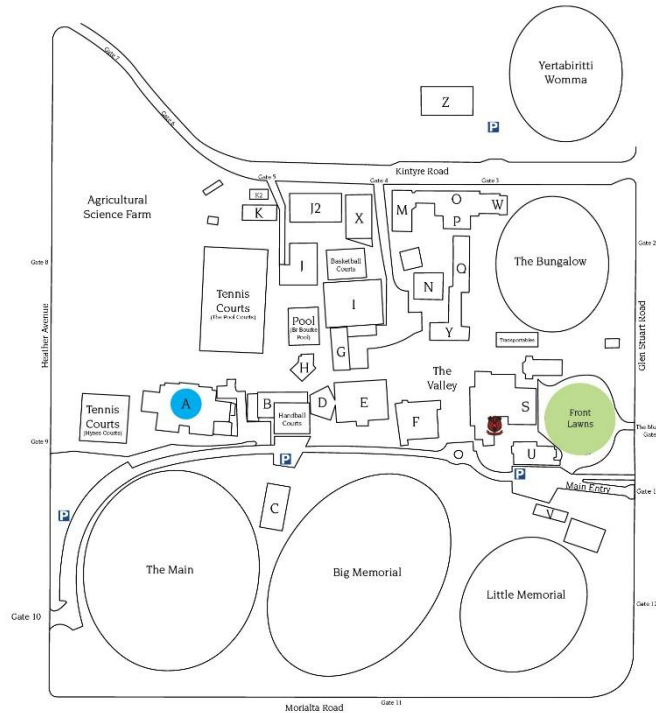

Rostrevor College

Saturday 23 May

SOCCER				
Date	Team	Opponent	Venue	Time
23/05	Open Black	St. Peter's College	Rostrevor College – Little Memorial (Pitch 1)	8.00am
23/05	Open Red	Pembroke School	OFF CAMPUS – Park 17 (Pitch 1)	8.00am
23/05	Open White	St. Peter's College	Rostrevor College – Little Memorial (Pitch 1)	9.30am
23/05	Middle Black	St. Peter's College	Rostrevor College – Bungalow Oval	8.00am
23/05	Middle Red	Pembroke School	OFF CAMPUS – Park 17 (Pitch 2)	8.00am
23/05	Middle White	St. Peter's College	Rostrevor College – Bungalow Oval	9.30am
23/05	Middle Blue	Pembroke School	OFF CAMPUS – Park 17 (Pitch 2)	9.30am
23/05	Middle Gold	St. Peter's College	Rostrevor College – Little Memorial (Pitch 2)	9.30am
23/05	Middle Silver	Mercedes College	Rostrevor College – Bungalow Oval	11.00am
23/05	Year 7 Black	St. Peter's College	Rostrevor College – Little Memorial (Pitch 2)	8.00am
23/05	Year 7 Red	Pembroke School	OFF CAMPUS – Park 17 (Pitch 1)	9.30am

Rostrevor College

Rostrevor College

College Map

Reception 	Ideas Centre..... O	Pavilion..... C
Agriculture..... K / K2	Grounds Shed..... V	Pool Change Rooms..... H
Brickfield House..... L	Gurr Building..... M	Purton Hall..... J
Callan Hall..... X	Junior / Primary..... P / O	Rice Building..... Q
Canteen..... Y	Junior School Admin..... W	Rostrevor House..... S
Chapel..... T	Kelty Theatre..... D	Science Discovery Ctr..... J2
Clergy Building..... G	Mackey Mall..... E	Student Wellbeing..... F
Duggan House..... A	Maintenance Shed..... B	Technology Centre..... J
ELC..... Z	Mogg Building..... N	Uniform Shop..... Y
Equity Hub..... F	Mary Fountain Music..... U	