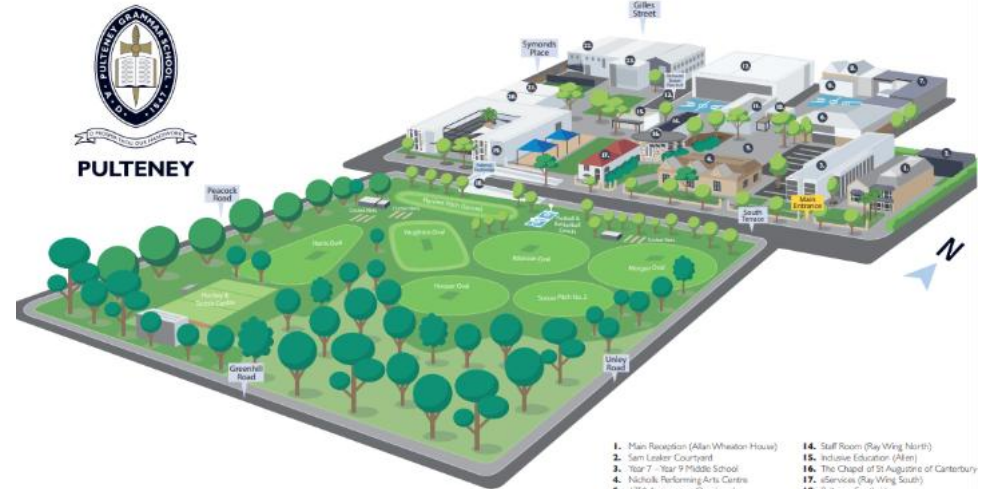

Grounded in tradition, focused on **tomorrow.**