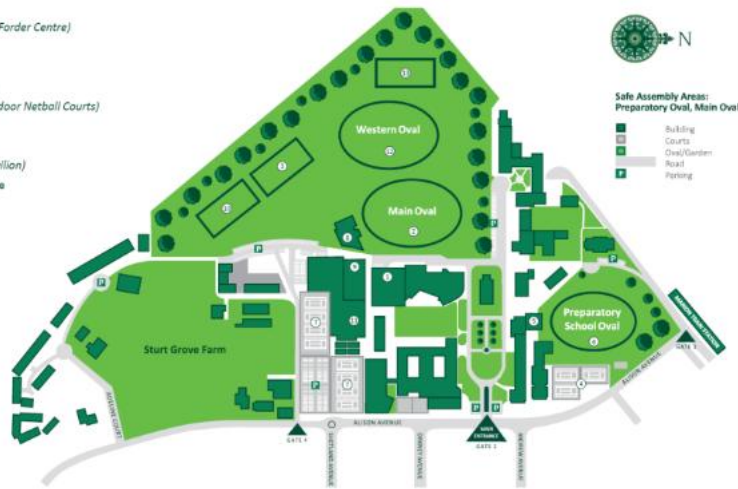

Rostrevor College

VENUES & MAPS	
Park 17	Immanuel College
Greenhill Road Adelaide, 5000	32 Morphett Road Novar Gardens, 5040

Tuthangga / Park 17
Pembroke Soccer Pitches

Pembroke

Grounded in tradition, focused on **tomorrow**.

Rostrevor College

VENUES & MAPS	
Westminster School	Prince Alfred College
23 Alison Avenue Marion, 5043	23 Dequetteville Terrace Kent Town, 5067

- 1 Dragon Café (Ground Floor, Forder Centre)
- 2 Main Oval
- 3 Main Soccer Pitch
- 4 Preparatory School Courts
- 5 Preparatory School Gym (Indoor Netball Courts)
- 6 Preparatory School Oval
- 7 Senior School Courts
- 8 Sports Pavilion (Thomas Pavilion)
- 9 Sports and Swimming Centre
- 10 Southern Soccer Pitch
- 11 Swimming Pool
- 12 Western Oval
- 13 Western Soccer Pitch

1. Boarding House
2. Early Learning Centre
3. College Shop
4. Property Services
5. Health Centre
6. 17 Hindlers St
7. St. Jacques (Headmaster's Residence)
8. Erik Freak Memorial Chapel
9. John Dunning Sports Centre
10. Preparatory School Library
11. Preparatory School Office
12. Prince Philip Theatre
13. Headmaster's Office
14. Main Reception
15. Front Oval
16. Professional Development Centre
17. Student Services
18. ANZAC Hall/Piper Pavilion
19. Dining Hall
20. Frederic Chapple Library
21. Back Oval
22. McBride Room
23. RED Centre/Kent Town Swim
24. Supergrasse Hockey/Tennis Courts