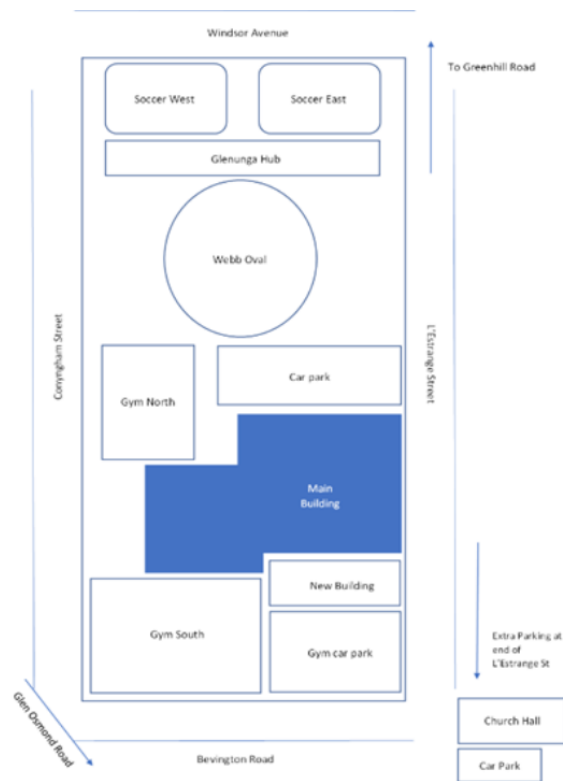

Rostrevor College

VENUES & MAPS	
Glenunga International High School	Marryatville High School
99 L'Estrange Street Glenunga, 5064	170 Kensington Road Marryatville, 5068

Grounded in tradition, focused on tomorrow.