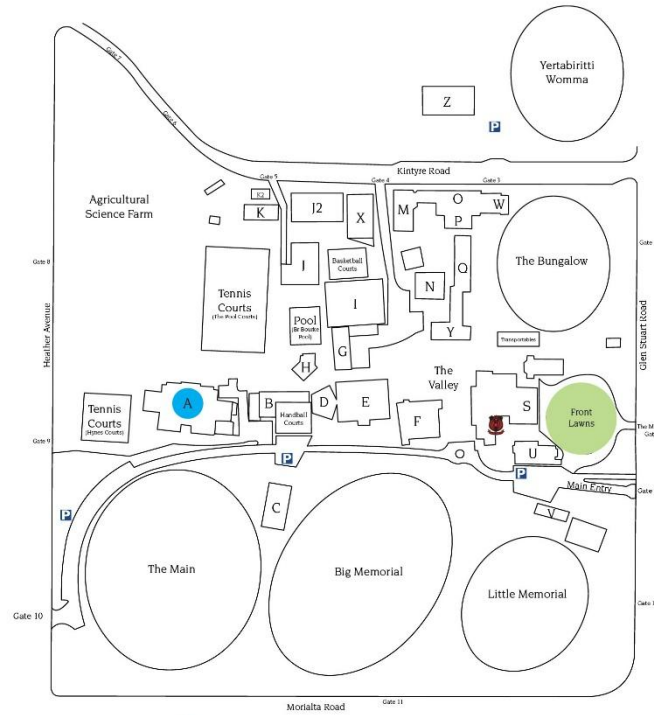

Rostrevor College

Rostrevor College

College Map

Reception..... 	Ideas Centre.....O	Pavilion.....C
Agriculture.....K / K2	Grounds Shed.....V	Pool Change Rooms.....H
Brickfield House.....L	Gurr Building.....M	Purton Hall.....I
Callan Hall.....X	Junior / Primary.....P / O	Rice Building.....Q
Canteen.....Y	Junior School Admin.....W	Rostrevor House.....S
Chapel.....T	Kelty Theatre.....D	Science Discovery Ctr.....J2
Clery Building.....G	Mackey Mall.....E	Student Wellbeing.....F
Duggan House.....A	Maintenance Shed.....B	Technology Centre.....J
ELC.....Z	Mogg Building.....N	Uniform Shop.....Y
Equity Hub.....F	Mary Fountain Music.....U	