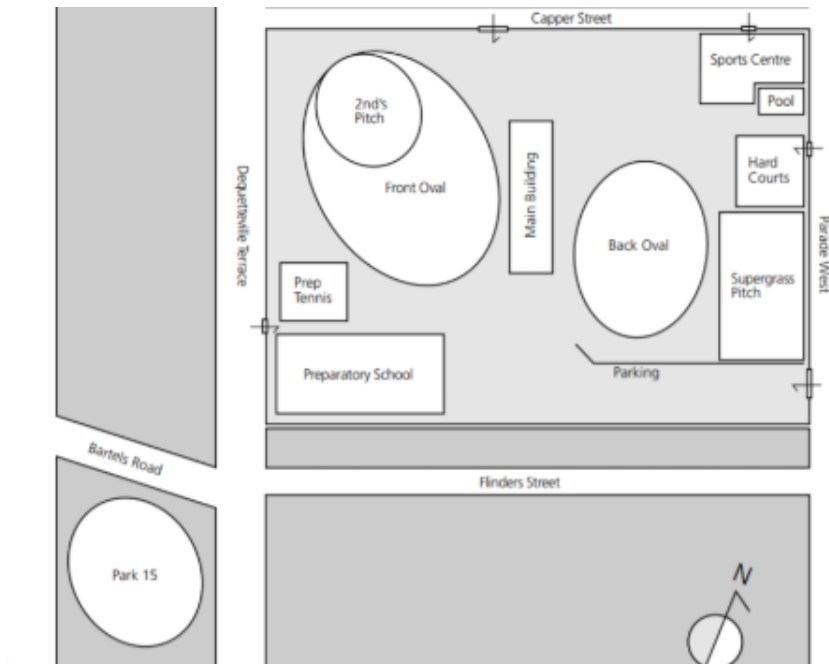

Rostrevor College

VENUES & MAPS	
Sacred Heart College – Marcellin Campus	Mercedes College
195 Brighton Road Somerton Park, 5044	540 Fullarton Road Springfield, 5062

MARCELLIN CAMPUS

- | | |
|---|--|
| 1 Main Oval (Cricket/Football) | 11 Art/Design |
| 2 St Joseph's Student Centre | 12 Marcellin Learning Centre |
| 3 La Villa House (Golf Bowling House) | 13 Chapel |
| 4 Berles Wing (Open Boarding House) | 14 Heart Lane |
| 5 St Denis Wright House (Health Care Centre, Sleep Disorder, Gender Clinic) | 15 St Shaban's (Dancing Performance) Arts Centre |
| 6 Science Block | 16 Strotter's Residence |
| 7 Challenge Wing | 17 Weller Park |
| 8 Performing Arts (Theatre) | 18 Change Rooms (Spring Road) |
| 9 VET Office, Needs of House & Caravan | 19 Maths/Tennis Courts (Spring Road) |
| 10 Library/Technology | 20 Brighton Road Oval (Cricket/Volleyball) |
| | 21 Parking System |

Grounded in tradition, focused on **tomorrow**.

Rostrevor College

VENUES & MAPS	
Park 15	Prince Alfred College
Bartels Road Adelaide, 5000	23 Dequetteville Terrace Kent Town, 5067

1. Boarding House
2. Early Learning Centre
3. College Shop
4. Property Services
5. Health Centre
6. 17 Flinders St
7. St. Jacques (Headmaster's Residence)
8. Erik Freak Memorial Chapel
9. John Dunning Sports Centre
10. Preparatory School Library
11. Preparatory School Office
12. Prince Philip Theatre
13. Headmaster's Office
14. Main Reception
15. Front Oval
16. Professional Development Centre
17. Student Services
18. ANZAC Hall/Piper Pavilion
19. Dining Hall
20. Frederic Chapple Library
21. Back Oval
22. McBride Room
23. RED Centre/Kent Town Swim
24. Supergrass Hockey/Tennis Courts