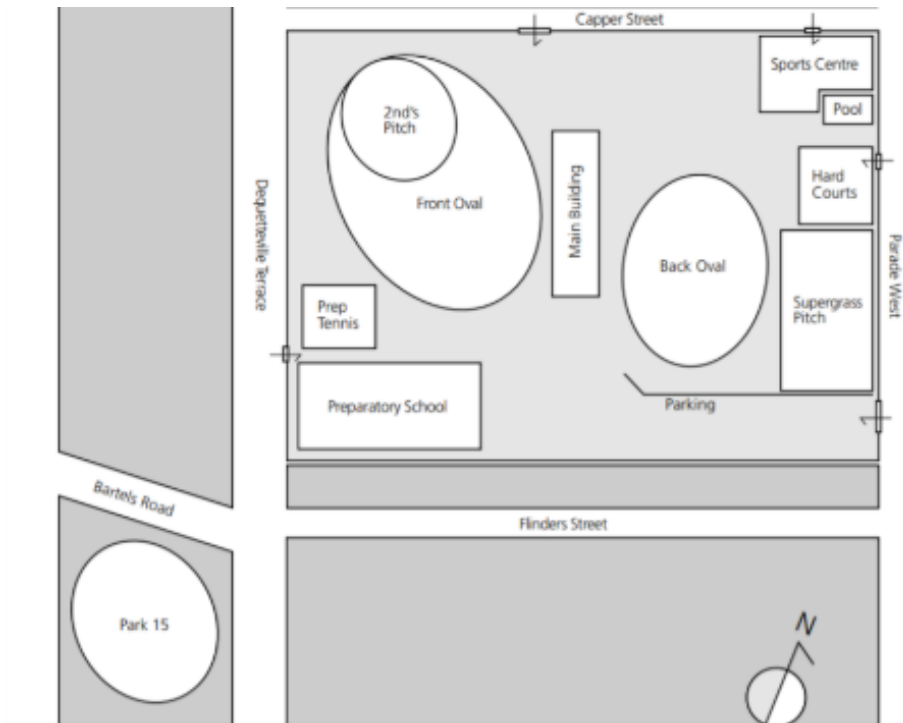

# Rostrevor College

VENUES & MAPS	
<b>Concordia College</b>	<b>Westminster School</b>
24 Winchester Street Highgate, 5063	23 Alison Avenue Marion, 5043

- ① Dragon Café (Ground Floor, Forder Centre)
- ② Main Oval
- ③ Main Soccer Pitch
- ④ Preparatory School Courts
- ⑤ Preparatory School Gym (Indoor Netball Courts)
- ⑥ Preparatory School Oval
- ⑦ Senior School Courts
- ⑧ Sports Pavilion (Thomas Pavilion)
- ⑨ Sports and Swimming Centre
- ⑩ Southern Soccer Pitch
- ⑪ Swimming Pool
- ⑫ Western Oval
- ⑬ Western Soccer Pitch

# Rostrevor College

VENUES & MAPS	
<b>St. Ignatius College (Junior School)</b>	<b>Trinity College</b>
62 Queen Street Norwood, 5067	Greening Drive Evanston South, 5116

Grounded in tradition, focused on tomorrow.

# Rostrevor College

VENUES & MAPS	
<b>Park 15</b>	<b>Prince Alfred College</b>
Bartels Road Adelaide, 5000	23 Dequetteville Terrace Kent Town, 5067

1. Boarding House
2. Early Learning Centre
3. College Shop
4. Property Services
5. Health Centre
6. 17 Flinders St
7. St. Jacques (Headmaster's Residence)
8. Erik Freak Memorial Chapel
9. John Dunning Sports Centre
10. Preparatory School Library
11. Preparatory School Office
12. Prince Phillip Theatre
13. Headmaster's Office
14. Main Reception
15. Front Oval
16. Professional Development Centre
17. Student Services
18. ANZAC Hall/Piper Pavilion
19. Dining Hall
20. Frederic Chapple Library
21. Back Oval
22. McBride Room
23. RED Centre/Kent Town Swim
24. Supergrass Hockey/Tennis Courts