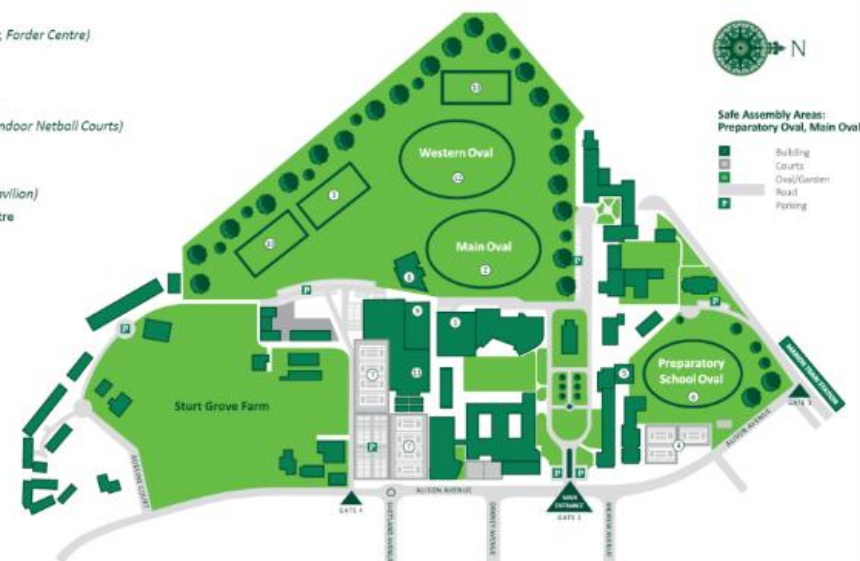

### College Map

Reception..... 	Ideas Centre.....Q	Pavilion.....C
Agriculture.....K / K2	Grounds Shed.....V	Pool Change Rooms.....H
Brickfield House.....L	Gurr Building.....M	Purton Hall.....I
Callan Hall.....X	Junior / Primary.....P / O	Rice Building.....Q
Canteen.....Y	Junior School Admin.....W	Rostrevor House.....S
Chapel.....T	Kelty Theatre.....D	Science Discovery Ctr.....J2
Clery Building.....G	Mackey Mall.....E	Student Wellbeing.....F
Duggan House.....A	Maintenance Shed.....B	Technology Centre.....J
ELC.....Z	Mogg Building.....N	Uniform Shop.....Y
Equity Hub.....F	Mary Fountain Music.....U	

# Rostrevor College

VENUES & MAPS	
<b>Concordia College</b>	<b>Westminster School</b>
24 Winchester Street Highgate, 5063	23 Alison Avenue Marion, 5043

- ① Dragon Café (Ground Floor, Forder Centre)
- ② Main Oval
- ③ Main Soccer Pitch
- ④ Preparatory School Courts
- ⑤ Preparatory School Gym (Indoor Netball Courts)
- ⑥ Preparatory School Oval
- ⑦ Senior School Courts
- ⑧ Sports Pavilion (Thomas Pavilion)
- ⑨ Sports and Swimming Centre
- ⑩ Southern Soccer Pitch
- ⑪ Swimming Pool
- ⑫ Western Oval
- ⑬ Western Soccer Pitch