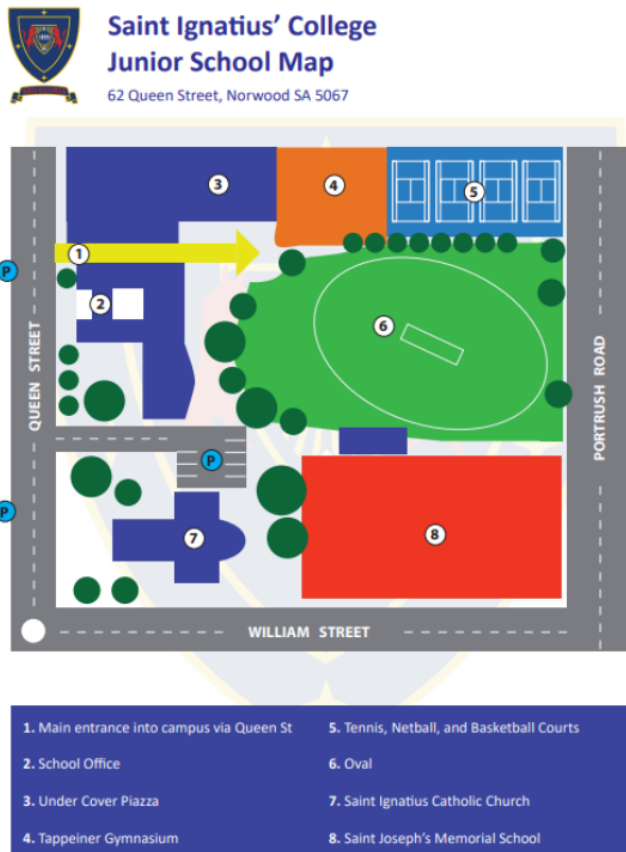

Rostrevor College

VENUES & MAPS	
St. Ignatius College (Junior School)	Trinity College
62 Queen Street Norwood, 5067	Greening Drive Evanston South, 5116

Grounded in tradition, focused on tomorrow.