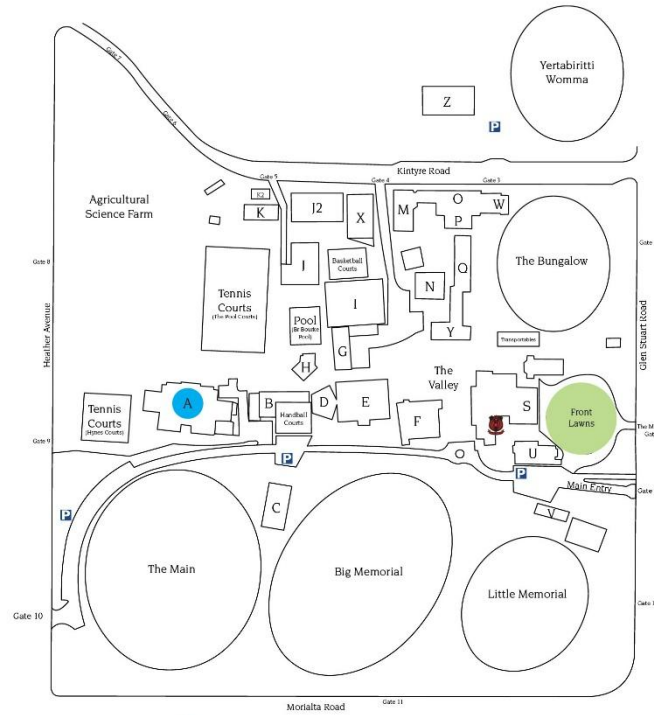

Rostrevor College

Rostrevor College

College Map

Reception.....	Ideas Centre.....Q	Pavilion.....C
Agriculture.....K / K2	Grounds Shed.....V	Pool Change Rooms.....H
Brickfield House.....L	Gurr Building.....M	Purton Hall.....I
Callan Hall.....X	Junior / Primary.....P / O	Rice Building.....Q
Canteen.....Y	Junior School Admin.....W	Rostrevor House.....S
Chapel.....T	Kelty Theatre.....D	Science Discovery Ctr.....J2
Clery Building.....G	Mackey Mall.....E	Student Wellbeing.....F
Duggan House.....A	Maintenance Shed.....B	Technology Centre.....J
ELC.....Z	Mogg Building.....N	Uniform Shop.....Y
Equity Hub.....F	Mary Fountain Music.....U	

Grounded in tradition, focused on tomorrow.