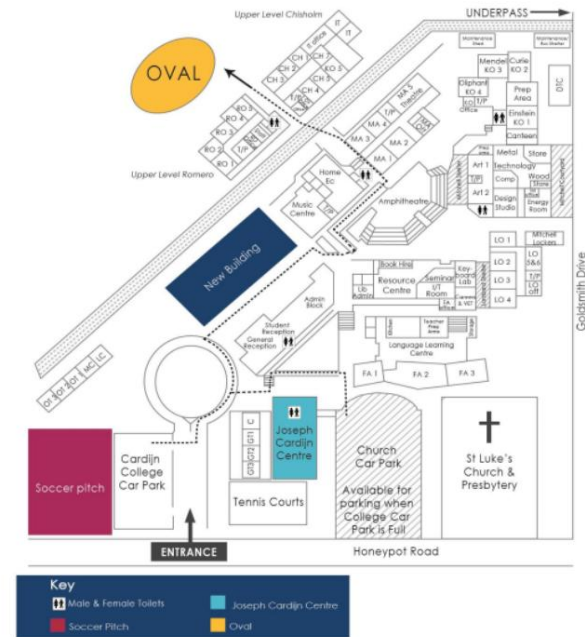

Rostrevor College

VENUES & MAPS	
Hudson Avenue Reserve	Cardijn College
Hudson Avenue Croydon Park, 5008	Honeypot Road Noarlunga Downs, 5168

Grounded in tradition, focused on tomorrow.