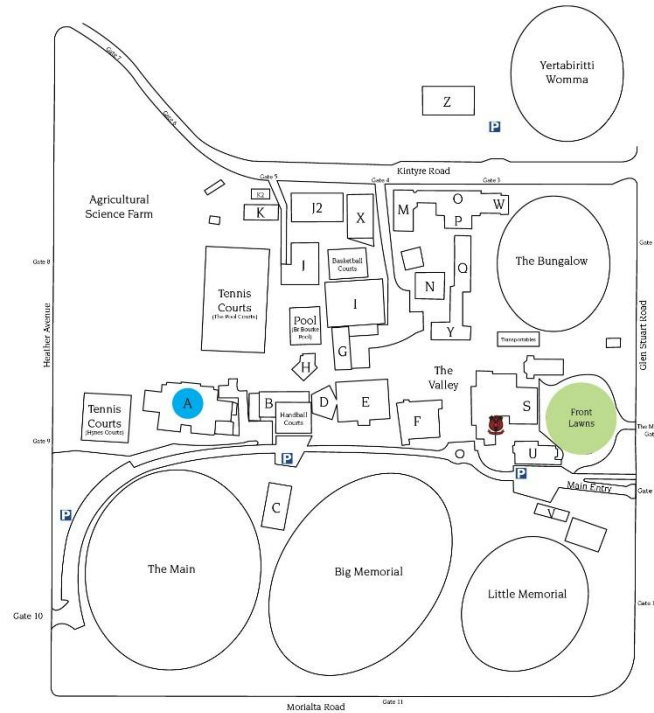

Rostrevor College

Saturday 20 June

AFL				
Date	Team	Opponent	Venue	Time
20/06	First XVIII	Sacred Heart College	Sacred Heart College – Marcellin Campus	2.15pm
20/06	Second XVIII	BYE	BYE	BYE
20/06	Third XVIII	Sacred Heart College	Sacred Heart College – Marcellin Campus	12.30pm
20/06	Fourth XVIII	St. Michael's College	Rostrevor College – Big Memorial Oval	10.30am
20/06	Year 10A	Sacred Heart College	Sacred Heart College – Marcellin Campus	10.45am
20/06	Year 9/10B	Pedare Christian College	Rostrevor College – Big Memorial Oval	8.45am
20/06	Year 9A	Sacred Heart College	Sacred Heart College – Champagnat Campus	11.00am
20/06	Year 8A	Sacred Heart College	Sacred Heart College – Champagnat Campus	9.30am
20/06	Year 7/8B	Scotch College	Rostrevor College – Main Oval	8.15am
20/06	Year 7A	Sacred Heart College	Sacred Heart College – Champagnat Campus	8.00am

Rostrevor College

Rostrevor College

College Map

- | | | |
|--|----------------------------|------------------------------|
| Reception.....  | Ideas Centre.....O | Pavilion.....C |
| Agriculture.....K / K2 | Grounds Shed.....V | Pool Change Rooms.....H |
| Brickfield House.....L | Gurr Building.....M | Purton Hall.....I |
| Callan Hall.....X | Junior / Primary.....P / O | Rice Building.....Q |
| Canteen.....Y | Junior School Admin.....W | Rostrevor House.....S |
| Chapel.....T | Kelty Theatre.....D | Science Discovery Ctr.....J2 |
| Clery Building.....G | Mackey Mall.....E | Student Wellbeing.....F |
| Duggan House.....A | Maintenance Shed.....B | Technology Centre.....J |
| ELC.....Z | Mogg Building.....N | Uniform Shop.....Y |
| Equity Hub.....F | Mary Fountain Music.....U | |