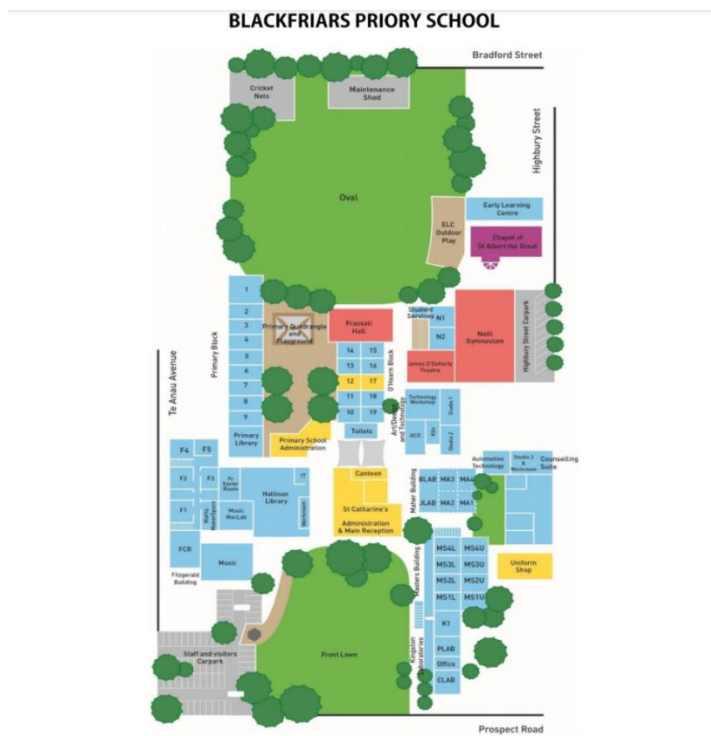

Rostrevor College

Saturday 20 June

BASKETBALL				
Date	Team	Opponent	Venue	Time
20/06	First V	Concordia College	Concordia College	10.00am
20/06	Open B	Concordia College	Concordia College	9.00am
20/06	Open C	Concordia College	Concordia College	8.00am
20/06	Open D	Concordia College	Concordia College	11.00am
20/06	Year 10	Immanuel College	Rostrevor College – Purton Hall	12.00pm
20/06	Middle A	Concordia College	Rostrevor College – Purton Hall	10.00am
20/06	Middle B	Concordia College	Rostrevor College – Purton Hall	9.00am
20/06	Year 9	Concordia College	Rostrevor College – Purton Hall	11.00am
20/06	Year 8	Concordia College	Rostrevor College – Purton Hall	8.00am

CHAMPAGNAT CAMPUS

- 1 St Nello Visual Arts Centre
- 2 Maintenance Office
- 3 Technology Centre
- 4 Music Hall (Gym)
- 5 Champagnat Library
- 6 Rivat Science Centre
- 7 Sigwood Music Centre
- 8 Kavanagh Room
- 9 Staff Centre
- 10 Front Office
- 11 Health Care & Student Services
- 12 Mergerment

Rostrevor College

VENUES & MAPS	
Blackfriars Priory School	Prince Alfred College
17 Prospect Road Prospect, 5082	23 Dequetteville Terrace Kent Town, 5067

1. Boarding House
2. Early Learning Centre
3. College Shop
4. Property Services
5. Health Centre
6. 17 Flinders St
7. St. Jacques (Headmaster's Residence)
8. Erik Freak Memorial Chapel
9. John Dunning Sports Centre
10. Preparatory School Library
11. Preparatory School Office
12. Prince Phillip Theatre
13. Headmaster's Office
14. Main Reception
15. Front Oval
16. Professional Development Centre
17. Student Services
18. ANZAC Hall/Piper Pavilion
19. Dining Hall
20. Frederic Chapple Library
21. Back Oval
22. McBride Room
23. RED Centre/Kent Town Swim
24. Supergrasse Hockey/Tennis Courts