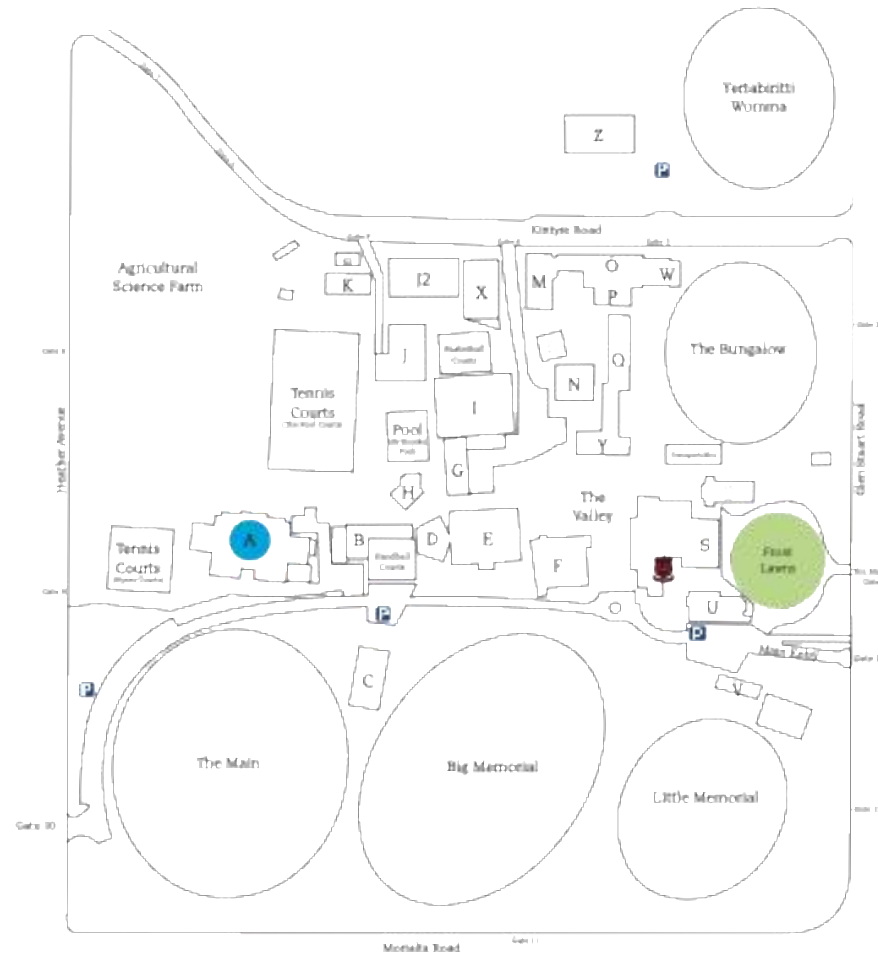

Away Locations	
The ARC	The ARC
St. Peter's College	St. Peter's College
Pembroke School (Park 17)	Park 17 – Thuthangga Oval

Rostrevor
College

Rostrevor
College

College Map

Reception		Ideas Centre O	Pavilion C
Agriculture K / K2	Grounds Shed V	Pool Change Rooms H
Brickfield House L	Gurr Building M	Purton Hall I
Callan Hall X	Junior / Primary P / O	Rice Building Q
Canteen Y	Junior School Admin W	Rostrevor House S
Chapel T	Kelty Theatre D	Science Discovery Ctr J2
Clergy Building G	Mackey Hall E	Student Wellbeing F
Duggan House A	Maintenance Shed B	Technology Centre I
ELC Z	Mogg Building N	Uniform Shop Y
Equity Hub F	Mary Fountain Music U		