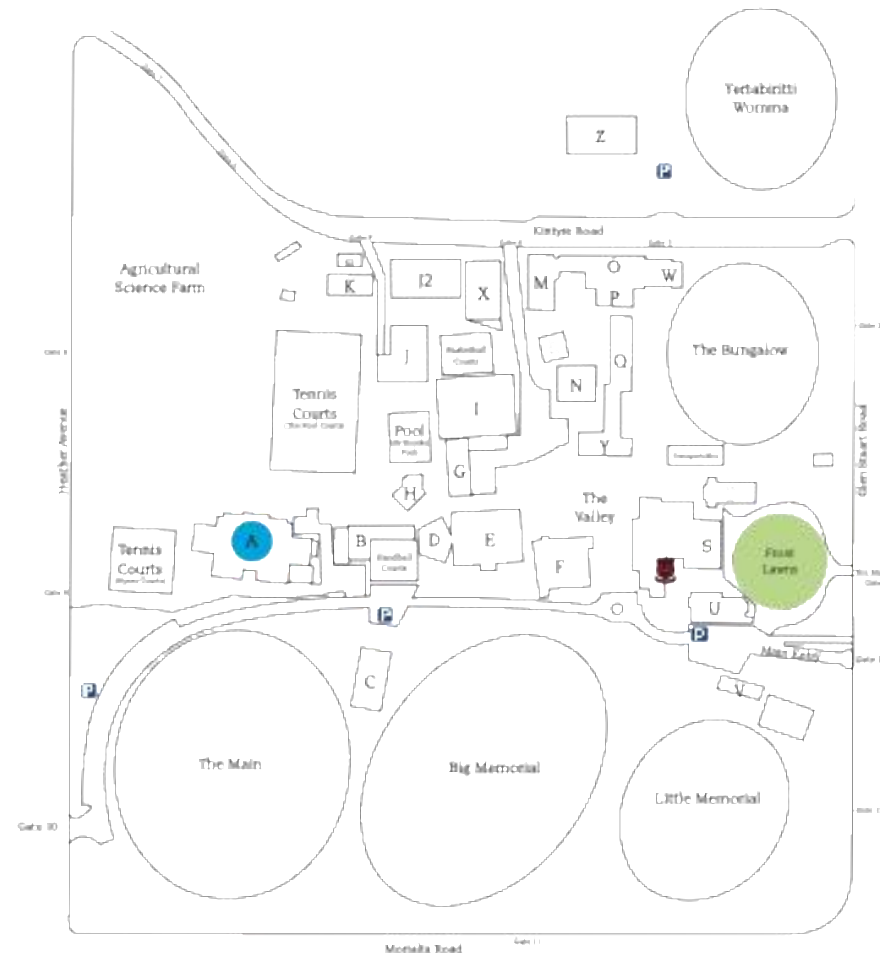

Away Locations	
The ARC	<a href="#">The ARC</a>
Mercedes College	<a href="#">Gym</a>
Pembroke School (Park 17)	<a href="#">Park 17 – Thuthangga Oval</a>
St. Ignatius College	<a href="#">Senior School</a>
St. Paul's College	<a href="#">West Pitch</a>

Rostrevor  
College

Rostrevor  
College

College Map

- |   |                              |                                |
|---|------------------------------|--------------------------------|
| Reception .....  | Ideas Centre ..... O         | Pavilion ..... C               |
| Agriculture ..... K / K2  | Grounds Shed ..... V         | Pool Change Rooms ..... H      |
| Brickfield House ..... L  | Gurr Building ..... M        | Purton Hall ..... I            |
| Callan Hall ..... X   | Junior / Primary ..... P / O | Rice Building ..... Q          |
| Canbeen ..... Y   | Junior School Admin ..... W  | Rostrevor House ..... S        |
| Chapel ..... T  | Kelty Theatre ..... D        | Science Discovery Ctr ..... J2 |
| Clergy Building ..... G   | Mackey Hall ..... E          | Student Wellbeing ..... F      |
| Duggan House ..... A  | Maintenance Shed ..... B     | Technology Centre ..... I      |
| ELC ..... Z   | Mogg Building ..... N        | Uniform Shop ..... Y           |
| Equity Hub ..... F  | Mary Fountain Music ..... U  |                                |