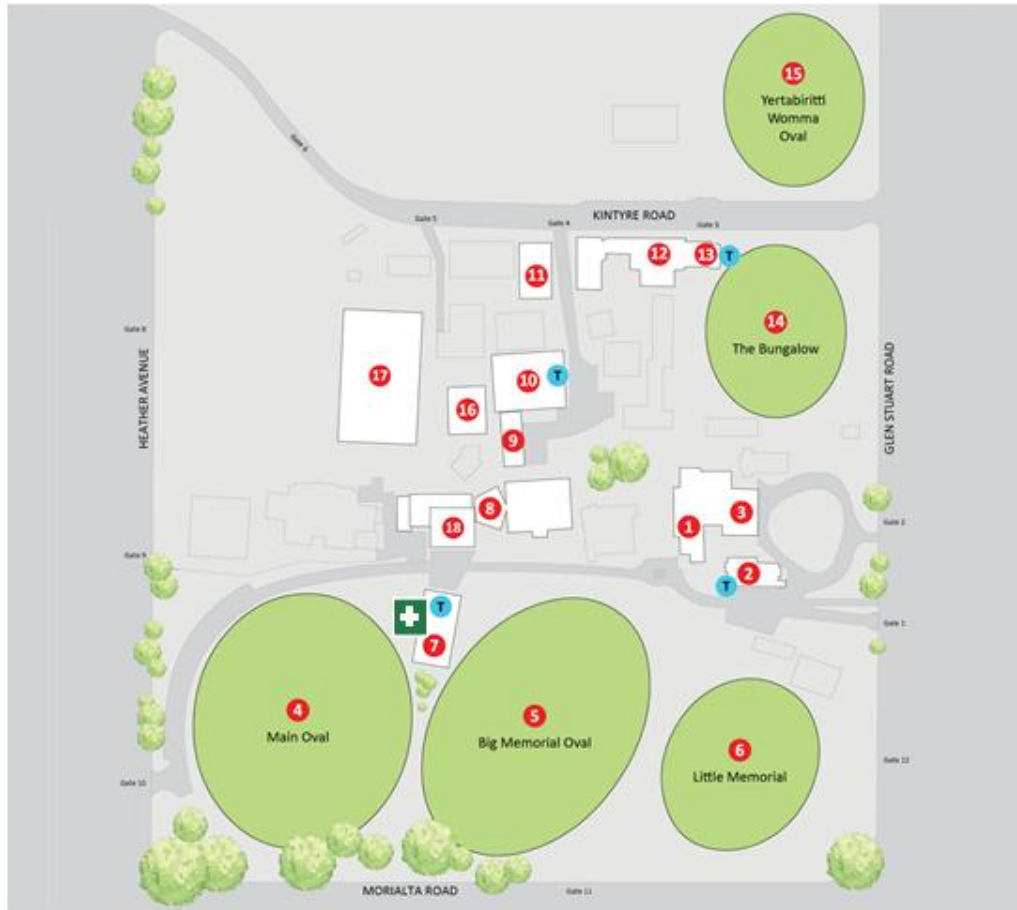

## Rostrevor College Map

- |    |                     |   |                         |
|----|---------------------|---|-------------------------|
| 1  | Reception           | 11  | Callan Hall             |
| 2  | Mary Fountain Music | 12  | Junior/Primary          |
| 3  | Rostrevor House     | 13  | Junior Years Admin      |
| 4  | Main Oval           | 14  | The Bungalow            |
| 5  | Big Memorial Oval   | 15  | Yertabiritti Womma Oval |
| 6  | Little Memorial     | 16  | Pool                    |
| 7  | Pavilion            | 17  | Tennis Courts           |
| 8  | Kelty Theatre       | 18  | Handball Courts         |
| 9  | Clery Building      |  | First Aid               |
| 10 | Purton Hall         |  | Toilets                 |

# Rostrevor College

VENUES & MAPS	
<b>Prince Alfred College</b>	<b>Pembroke School</b>
23 Dequetteville Terrace Kent Town, 5067	342 The Parade Kensington Park, 5068

1. Boarding House
2. Early Learning Centre
3. College Shop
4. Property Services
5. Health Centre
6. 17 Flinders St
7. St. Jacques (Headmaster's Residence)
8. Erik Freak Memorial Chapel
9. John Dunning Sports Centre
10. Preparatory School Library
11. Preparatory School Office
12. Prince Phillip Theatre
13. Headmaster's Office
14. Main Reception
15. Front Oval
16. Professional Development Centre
17. Student Services
18. ANZAC Hall/Piper Pavilion
19. Dining Hall
20. Frederic Chapple Library
21. Back Oval
22. McBride Room
23. RED Centre/Kent Town Swim
24. Supergrasse Hockey/Tennis Courts