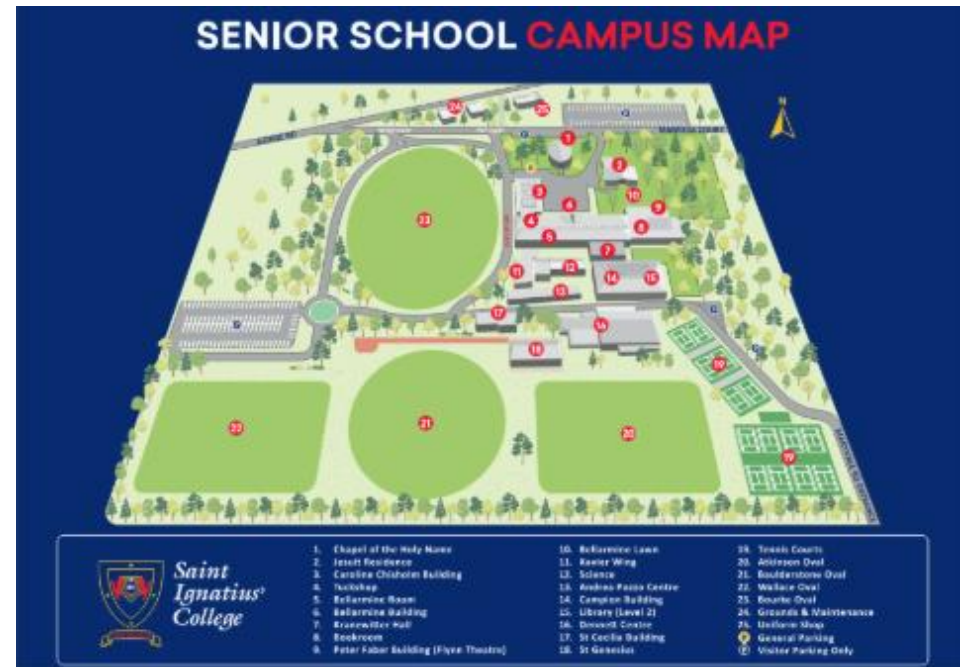

Rostrevor College

VENUES & MAPS	
Park 15	St. Ignatius College
Bartels Road Adelaide, 5000	2 Manresa Court Athelstone, 5076

Grounded in tradition, focused on **tomorrow**.