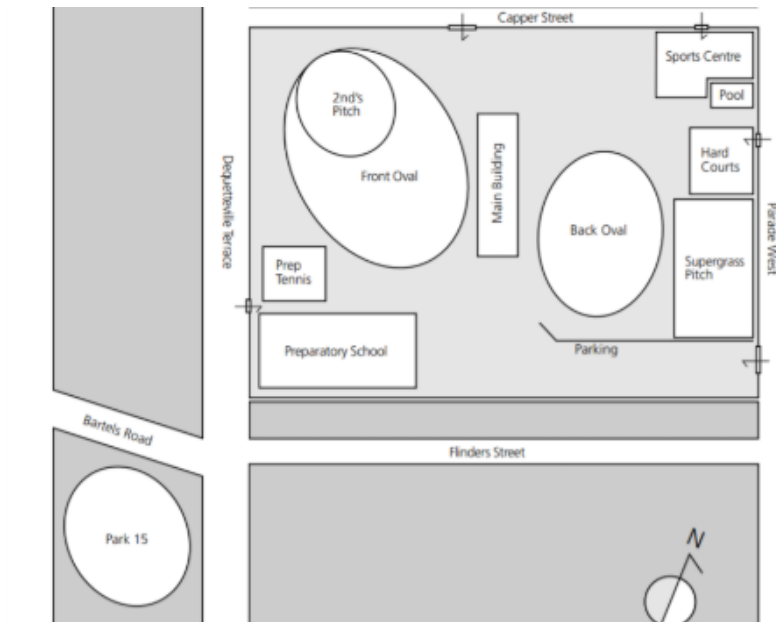

Rostrevor College

VENUES & MAPS	
Park 15	St. Ignatius College
Bartels Road Adelaide, 5000	2 Manresa Court Athelstone, 5076

Grounded in tradition, focused on **tomorrow**.