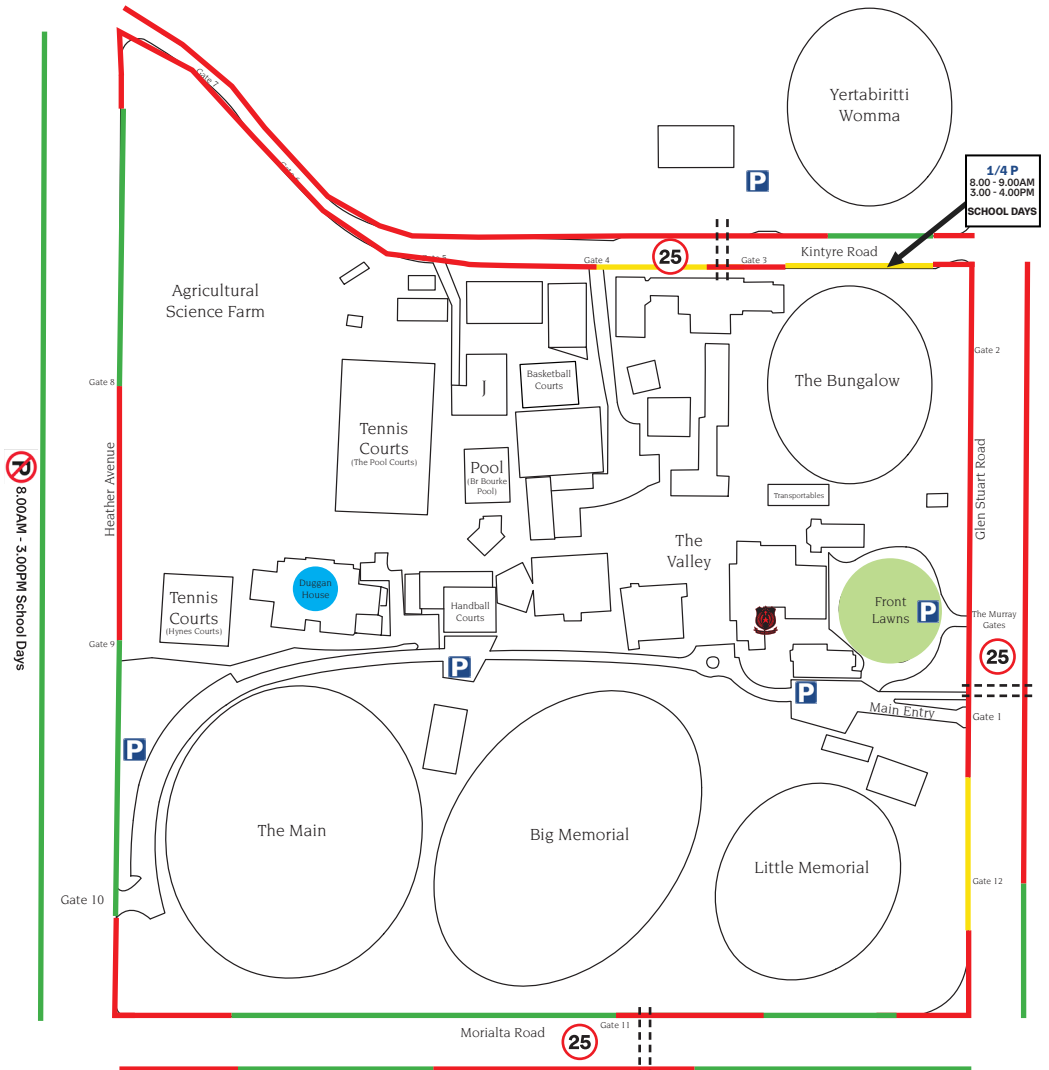

Rostrevor College

1/4 P
8.00 - 9.00 AM
3.00 - 4.00 PM
SCHOOL DAYS

P 8.00 AM - 3.00 PM School Days

----- Pedestrian Crossing **25**

Parking

2 minute Kiss & Drop Zone

No Sitting / No Parking

** Please do not drive onto College grounds during drop-off or pick-up times.*